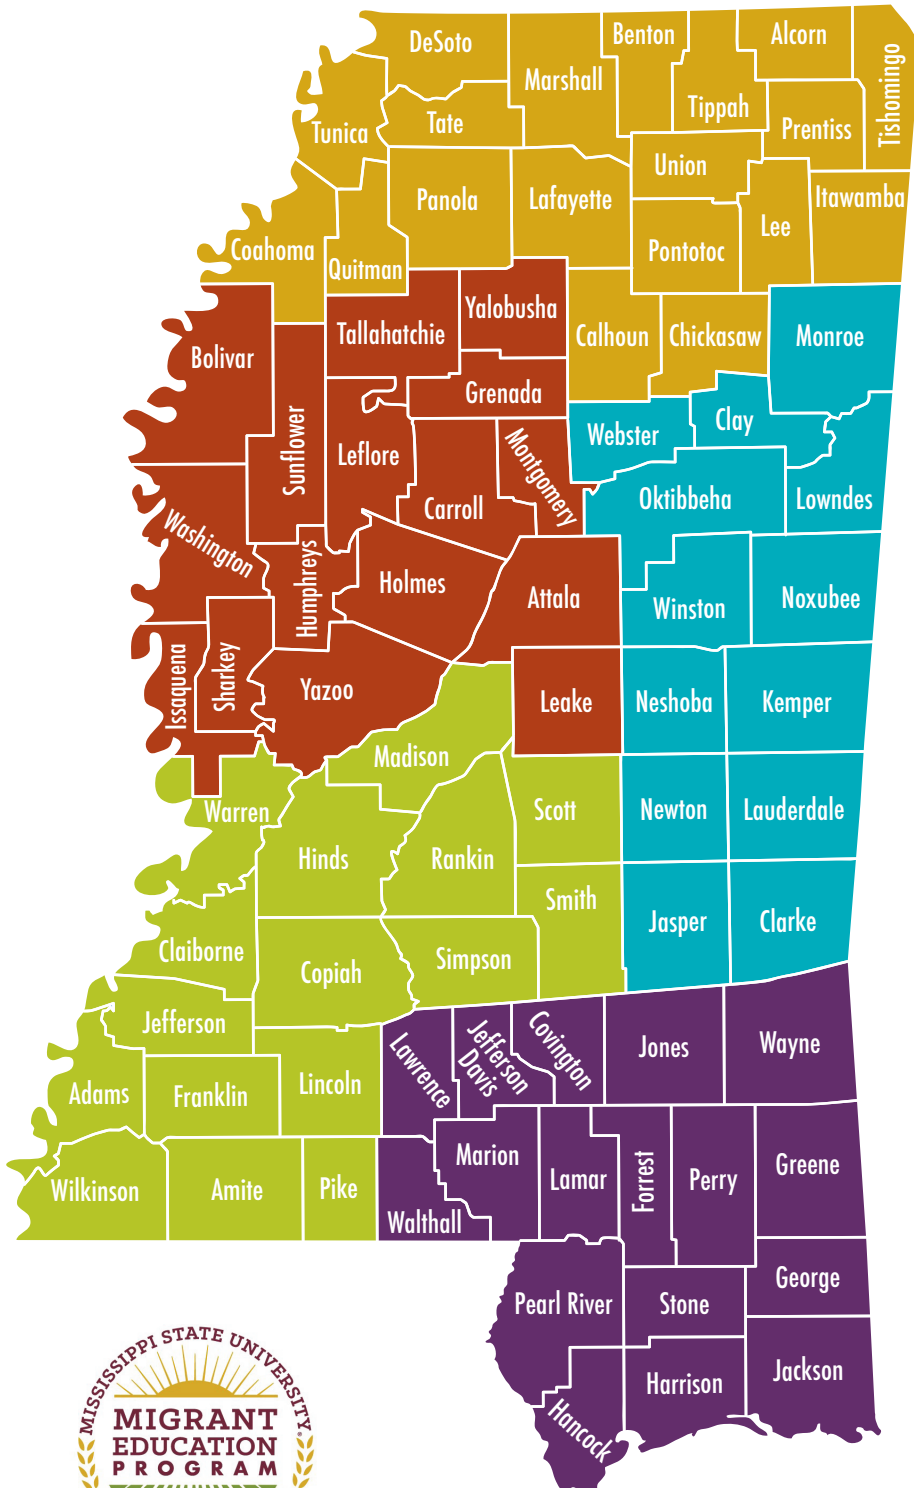

**MISSISSIPPI STATE UNIVERSITY**  
MISSISSIPPI MIGRANT EDUCATION  
SERVICE CENTER

[mmesc.msstate.edu](http://mmesc.msstate.edu)

[mmesc@colled.msstate.edu](mailto:mmesc@colled.msstate.edu)

(662) 325-1815

(662) 325-0864

## MMESC Regions

**North-**  
Inez Melendez

**Delta Central-**  
Kevin Johnson

**Central East-**  
Wilson Kendrick

**Central Southwest-**  
Maria Rios

**Southeast Coast-**  
Wilson Kendrick/ Kevin Johnson