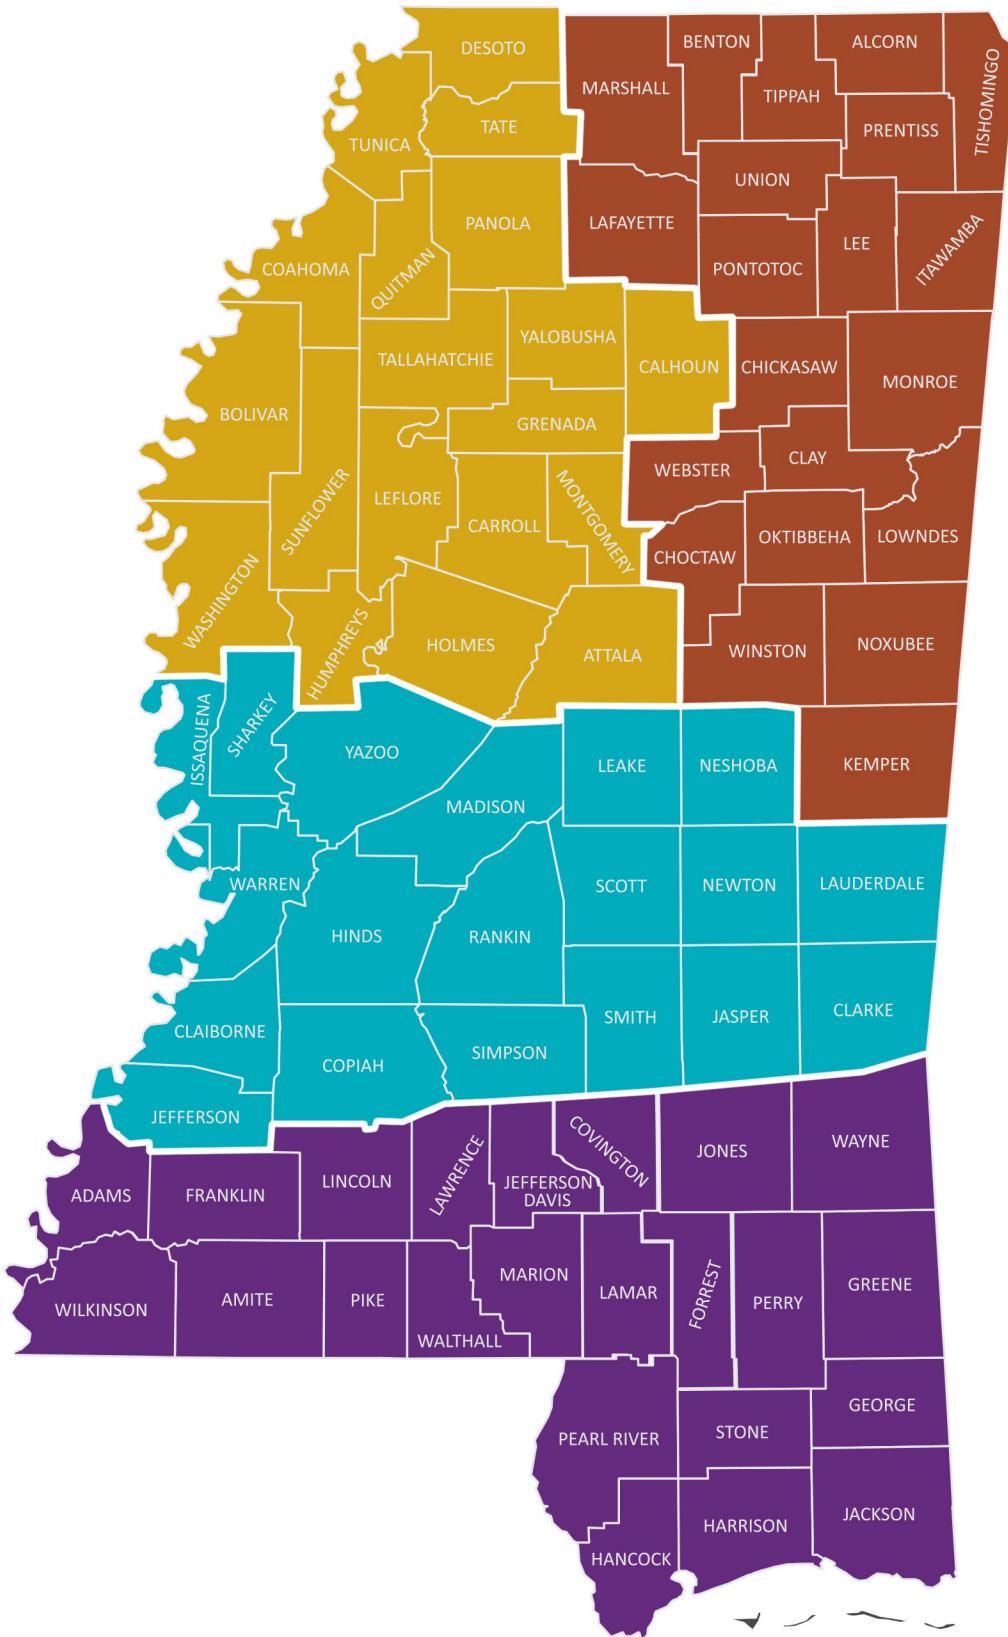

**MISSISSIPPI STATE UNIVERSITY**  
MISSISSIPPI MIGRANT EDUCATION  
SERVICE CENTER

 [mmesc.msstate.edu](http://mmesc.msstate.edu)

 [mmesc@colled.msstate.edu](mailto:mmesc@colled.msstate.edu)

 (662) 325-1815

## MMESC Regions